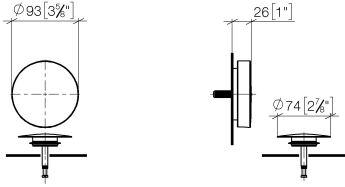

Pop-up waste and overflow - Light Gold

IMO

36 243 970

- drain Ø 52mm
Also suitable for king-size baths.

Also suitable for king-size baths.

Fits: IMO, LULU, MADISON, MEM, TARA,
CL.1, LISSÉ, VAIA, META, CYO

	Light Gold	36 243 970-26
	Chrome	36 243 970-00
	Brushed Platinum	36 243 970-06
	Platinum	36 243 970-08
	Durabronze (23kt Gold)	36 243 970-09
	Dark Chrome	36 243 970-19
	Brushed Light Gold	36 243 970-27
	Brushed Durabronze (23kt Gold)	36 243 970-28
	Matte Black	36 243 970-33
	Brushed Bronze	36 243 970-42
	Brushed Champagne (22kt Gold)	36 243 970-46
	Champagne (22kt Gold)	36 243 970-47
	Brushed Chrome	36 243 970-93
	Brushed Dark Platinum	36 243 970-99

Required miscellaneous

Pop-up waste and overflow - 35 227 970 90

36 243 970

mm [inches]

Spare parts list

No.	Item Number	Name	Quantity used	Delivery time
1	09 11 01 123-26	cover	1	60
2	90 20 97 061 00-26	handle	1	30
3	04 31 20 031 48-26	plug	1	-