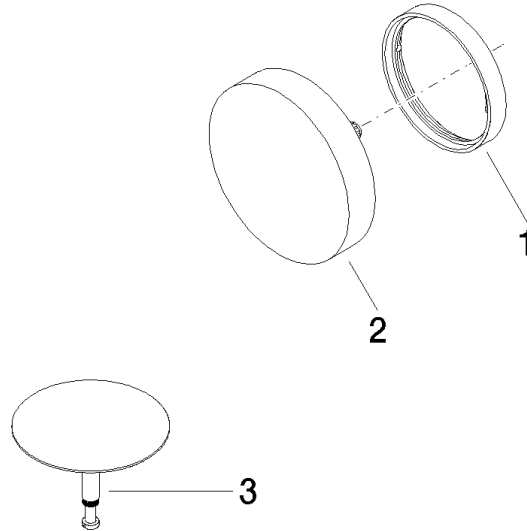

Pop-up waste and overflow - Light Gold

IMO

36 243 970

- drain Ø 52mm
Also suitable for king-size baths.

Also suitable for king-size baths.

Fits: IMO, LULU, MADISON, MEM, TARA,
CL.1, LISSÉ, VAIA, META, CYO

	Light Gold	36 243 970-26
	Chrome	36 243 970-00
	Brushed Platinum	36 243 970-06
	Platinum	36 243 970-08
	Durabronze (23kt Gold)	36 243 970-09
	Dark Chrome	36 243 970-19
	Brushed Light Gold	36 243 970-27
	Brushed Durabronze (23kt Gold)	36 243 970-28
	Matte Black	36 243 970-33
	Brushed Bronze	36 243 970-42
	Brushed Champagne (22kt Gold)	36 243 970-46
	Champagne (22kt Gold)	36 243 970-47
	Brushed Chrome	36 243 970-93
	Brushed Dark Platinum	36 243 970-99

Required miscellaneous

Pop-up waste and overflow - 35 227 970 90

36 243 970

mm [inches]

Spare parts list

No.	Item Number	Name	Quantity used	Delivery time
1	09 11 01 123-26	cover	1	60
2	90 20 97 061 00-26	handle	1	30
3	04 31 20 031 48-26	plug	1	-